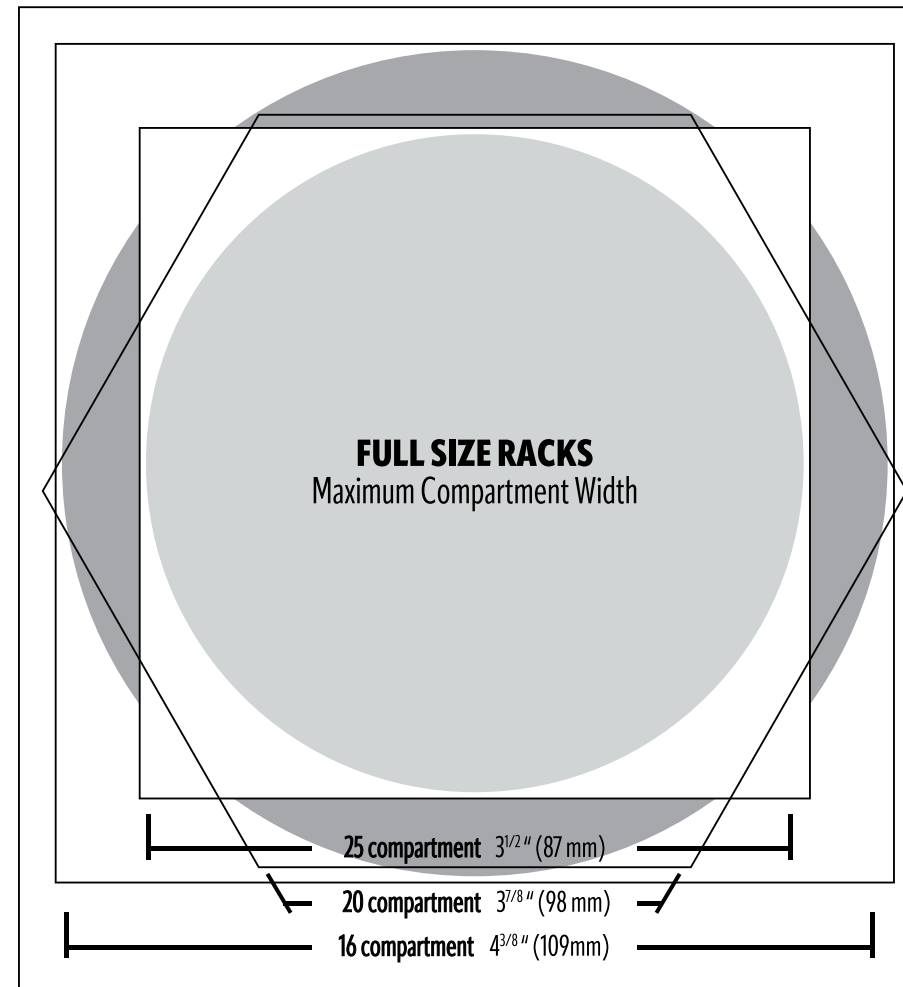

Sizes

Escale 1:1
Millimeters

Escale 1:1
Centimeters

Reference guide for matching glassware sizes to standard washing racks

To Determine Compartment Size
Full Size Racks:
 Place glass or stemware upside down over circle chart. Look down on the glass. Whatever circle the largest diameter of the glass fits within will determine the number of compartments.