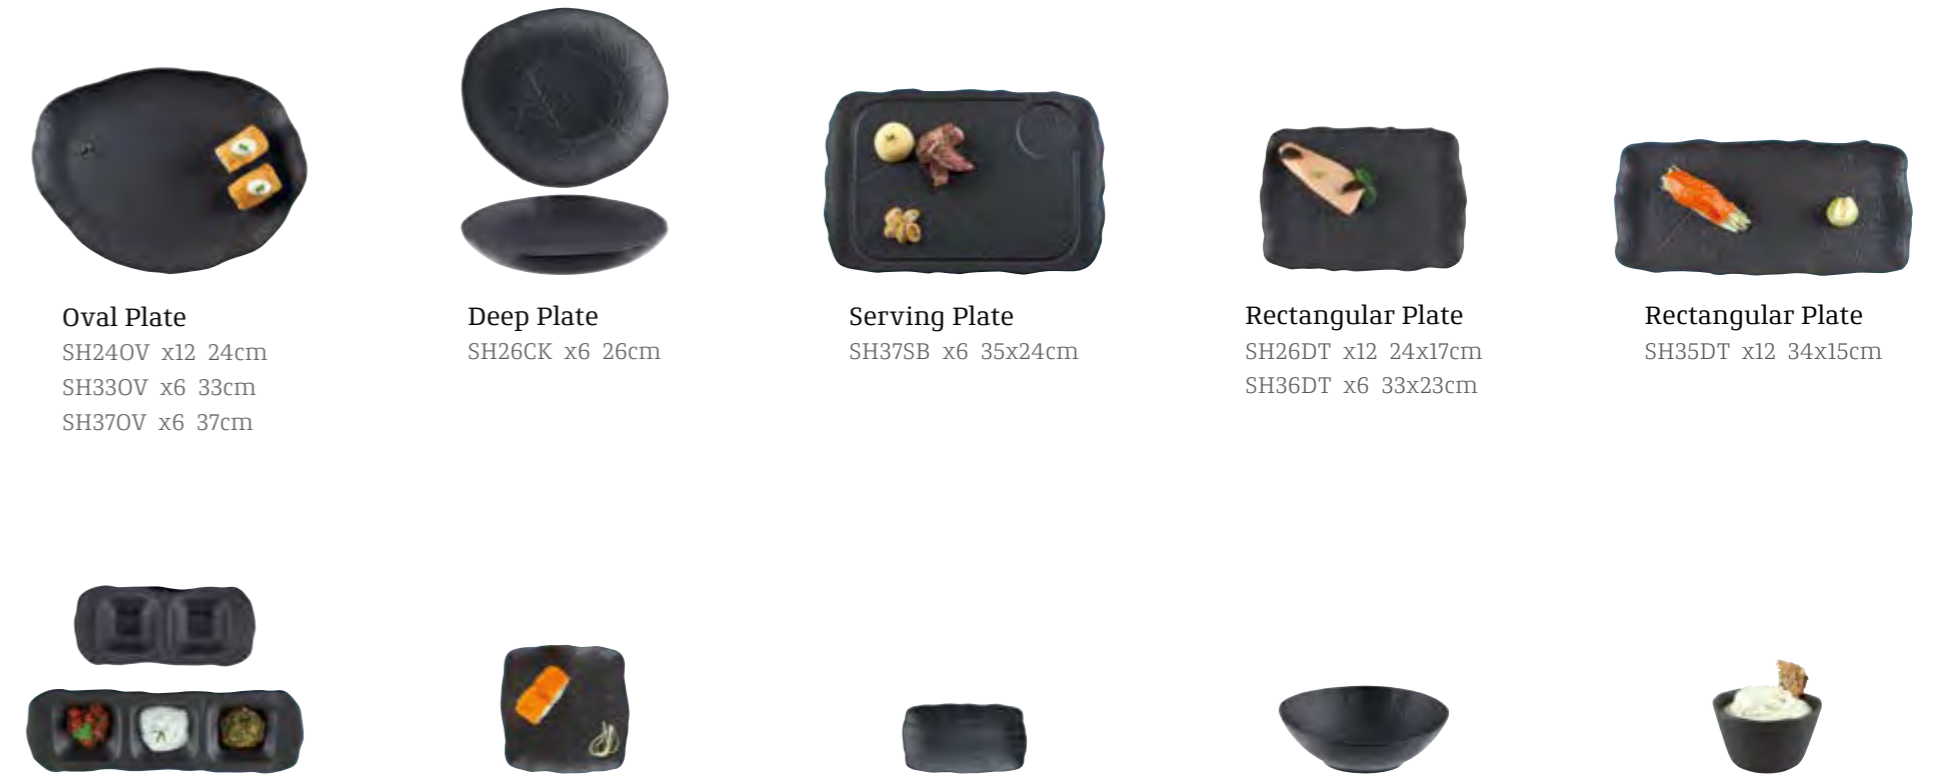

shade

- Porcelain
- Unique Pieces Reactive Glaze
- Stackable

Double Sauce & Triple Sauce Bowl
SH22SO x12 22cm
SH30SO x6 30cm

Square Plate
SH19KR x12 15x15cm

Rectangular Plate
SH15DT x12 15x8cm

Couple Bowl
SH19KS x6 19cm

Bowl
SH9KS x12 9,5cm H:6cm

*"Last Call" products will be subject to the main catalog terms in 2026; however, quantities are limited to available stock.

*"Last Call" products will be subject to the main catalog terms in 2026; however, quantities are limited to available stock.