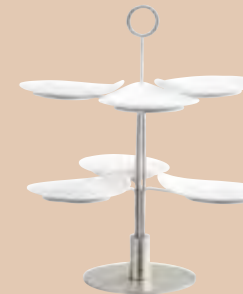

7 Pcs Silver Service Set
MGYCL-7ST xSet
MGYCLD06KK x1
CLA14DZ x6

*For set sales only