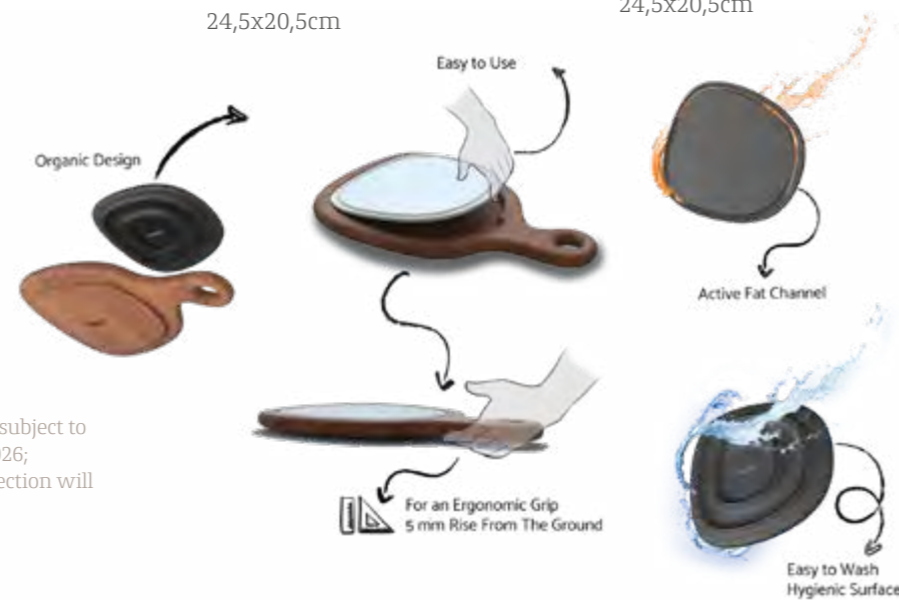

# piuma

**Steak Board**  
WDPIU25DZ x6  
42x25x2,2cm

**Flat Plate**  
PIU25DZ x6  
24,5x20,5cm

**Flat Plate**  
NOTPIU25DZ x6  
24,5x20,5cm

**Flat Plate**  
GOPIU25DZ x6  
24,5x20,5cm

\*\*"Last Call" products will be subject to the main catalog terms in 2026; as of January 1, 2027, the collection will be fully discontinued.