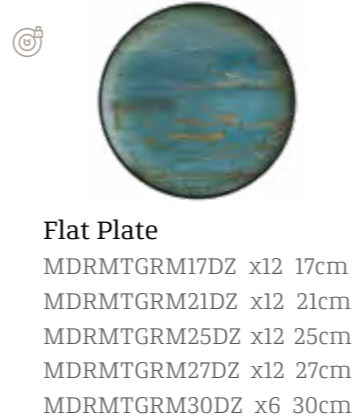

Flat Plate
MDRMTGRM17DZ x12 17cm
MDRMTGRM21DZ x12 21cm
MDRMTGRM25DZ x12 25cm
MDRMTGRM27DZ x12 27cm
MDRMTGRM30DZ x6 30cm