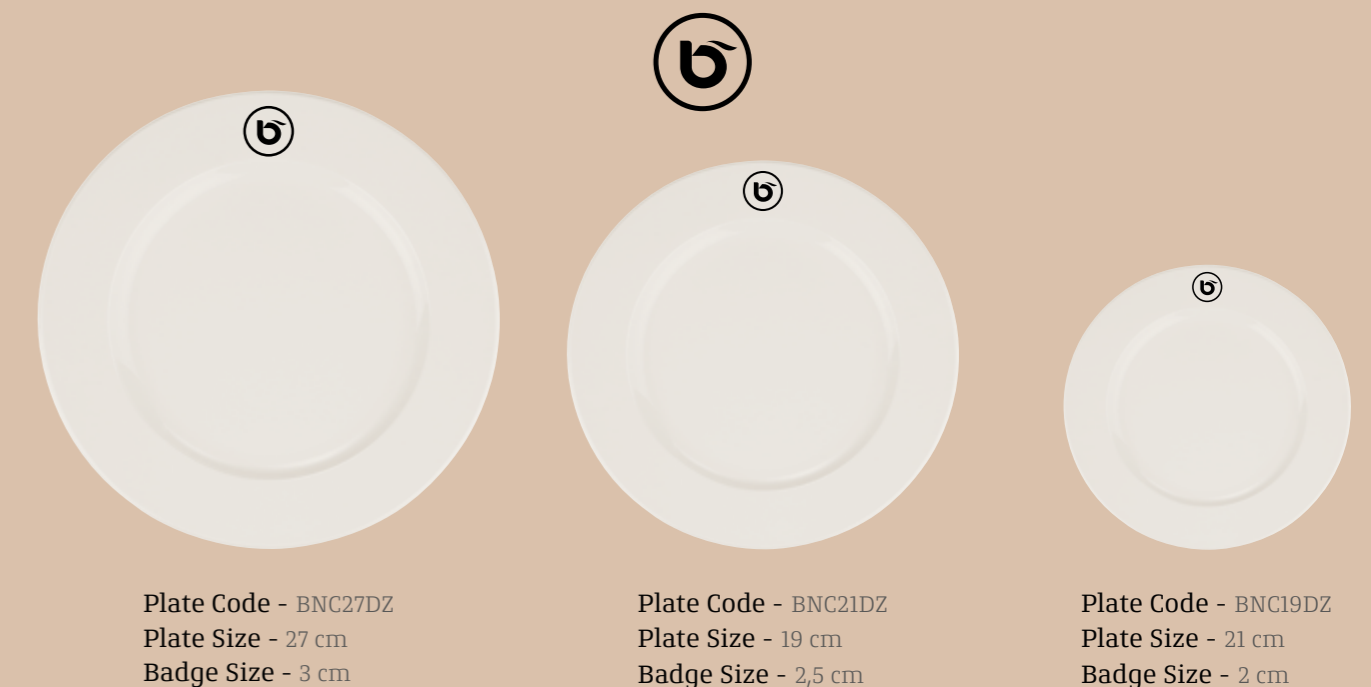

on glaze badge sizes

· Simplified examples of badge placement on Bonna products are shown in the visuals on this page.

· If you require a custom placement different from the standard examples, please contact your sales representative to create a tailored solution for your needs.

· Badge dimensions may vary depending on the design details. The measurements provided represent standard sizes.