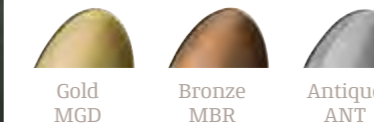

Demitasse Spoon
1825ILU01 x12 11,5cm

Tea Spoon
1925ILU01 x12 13cm

Dessert Spoon
1625ILU01 x12 16,7cm

Table Spoon
1325ILU01 x12 19,7cm

Table Spoon Plus
2825ILUPL01 x12 20,2cm

Dessert Fork
1425ILU01 x12 16,7cm

Table Fork
1125ILU01 x12 19,7cm

Table Fork Plus
2625ILUPL01 x12 20,2cm

Dessert Knife
1525ILU01 x12 19,9cm

Table Knife
1225ILU01 x12 22,9cm

Table Knife Plus
2725ILUPL01 x12 23,4cm